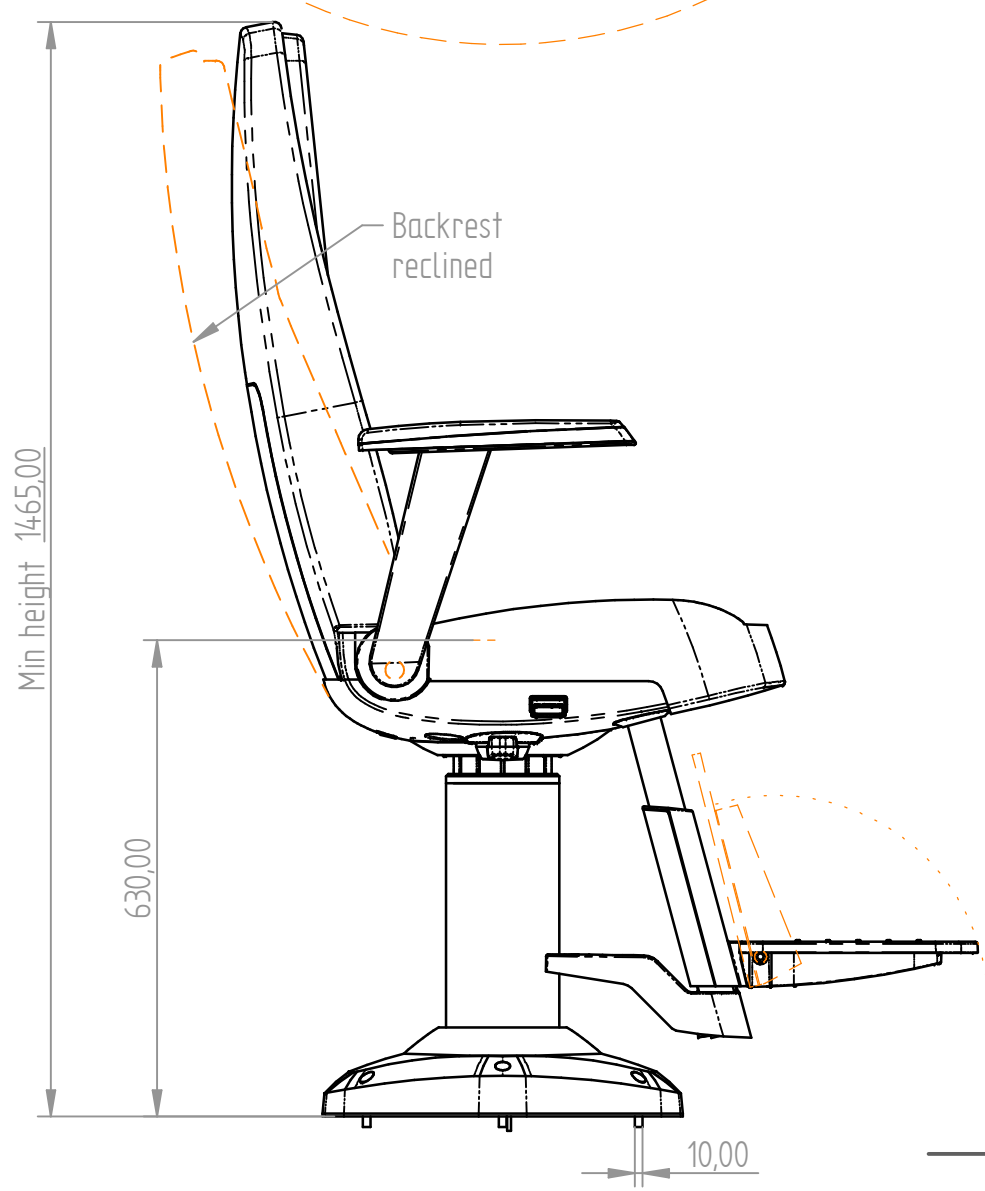

NOTE:  
 Material for fastening to deck is not part of Aludesign's deliveries or responsibilities.  
 Seat height adjusts from 630mm to 880mm above the floor.

Information	
Seat Cushion	Leather - Black
Backrest	Leather - Black
Extruded Aluminium	Anodised - Natural
Cast Aluminium	Powdercoated - Grey
Armrest top	Polyurethane Integral foam - Black

REV.	01.0
Dwg. Nr.	ALU 430
Title	AluTech 430
Created	24/02/12
Material	
Finishes	

**alu**  
 A better seat  
 Alu Design & Services AS  
 Skibaasen 20A. 4636 Kristiansand  
 www.alu-design.no

These drawings and specifications are the property of Alu Design & Services. They are issued in strict confidence and shall not be reproduced, copied, or used as the basis manufacturing or sale of apparatus without written permission

Angles  $\pm X.X^\circ$   
 2 Pl  $\pm X.XX$  3 Pl  $\pm X.XXX$   
 Unless otherwise specified dimensions are in millimeters