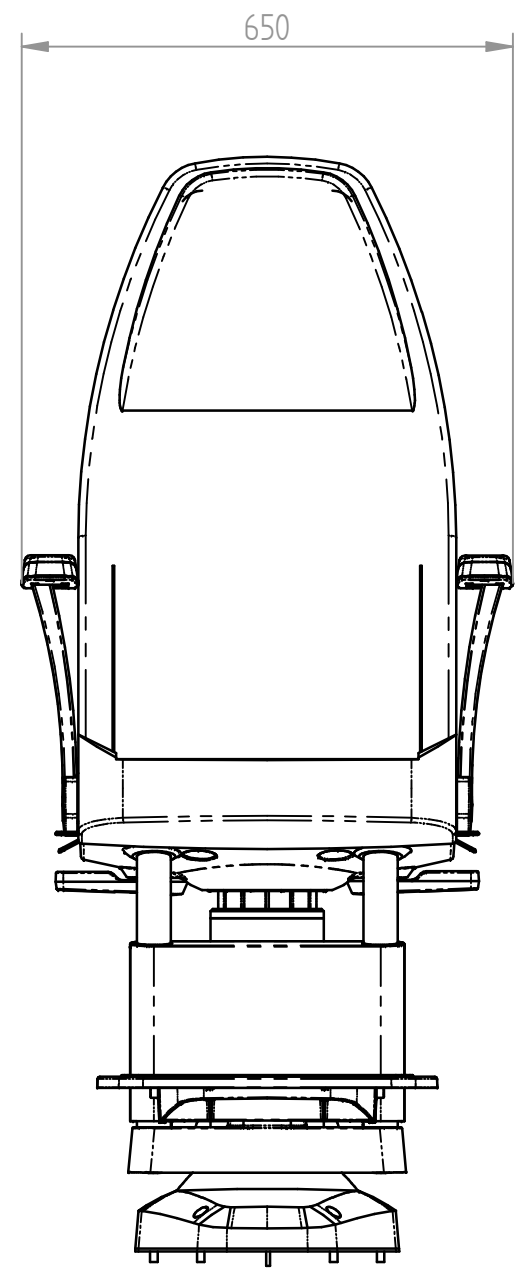

NOTE:  
 Material for fastening to deck is not part of Aludesign's deliveries or responsibilities.  
 Seat height adjusts from 630mm to 880mm above the floor.

Information	
Seat Cushion	Leather - Black
Backrest	Leather - Black
Extruded Aluminium	Anodised - Natural
Cast Aluminium	Powdercoated - Grey
Armrest top	Polyurethane Integral foam - Black

REV.	01.0
Dwg. Nr.	ALU 430
Title	AluTech 430
Created	24/02/12
Material	
Finishes	

**alu**  
 A better seat  
 Alu Design & Services AS  
 Skibaasen 20A. 4636 Kristiansand  
 www.alu-design.no

These drawings and specifications are the property of Alu Design & Services. They are issued in strict confidence and shall not be reproduced, copied, or used as the basis manufacturing or sale of apparatus without written permission

Angles  $\pm X.X^\circ$   
 2 Pl  $\pm X.XX$  3 Pl  $\pm X.XXX$   
 Unless otherwise specified dimensions are in millimeters