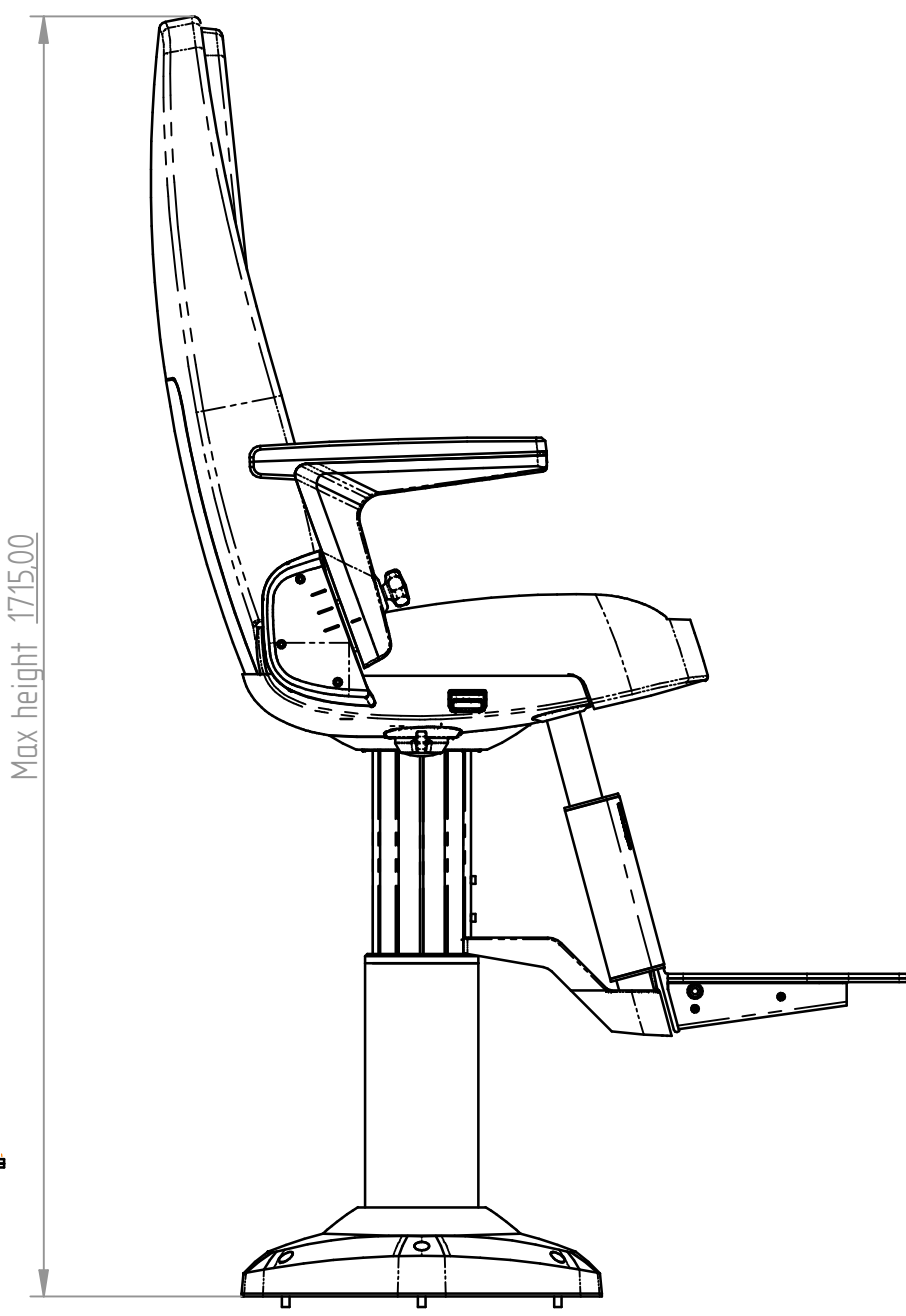

NOTE:
Material for fastening to deck is not part of Aludesign's deliveries or responsibilities.
Seat height adjusts from 630mm to 880mm above the floor.

| Information | |
|--------------------|------------------------------------|
| Seat Cushion | Leather - Black |
| Backrest | Leather - Black |
| Extruded Aluminium | Anodised - Natural |
| Cast Aluminium | Powdercoated - Grey |
| Armrest top | Polyurethane Integral foam - Black |
| | |
| | |

REV. **03.0**
 Dwg. Nr. ALU 530 - New Footrest
 Title **AluTech 530 - 250 stroke**
 Created 10/05/12
 Material
 Finishes

alu
 A better seat

Alu Design & Services AS
 Skibaasen 20A. 4636 Kristiansand
 www.alu-design.no