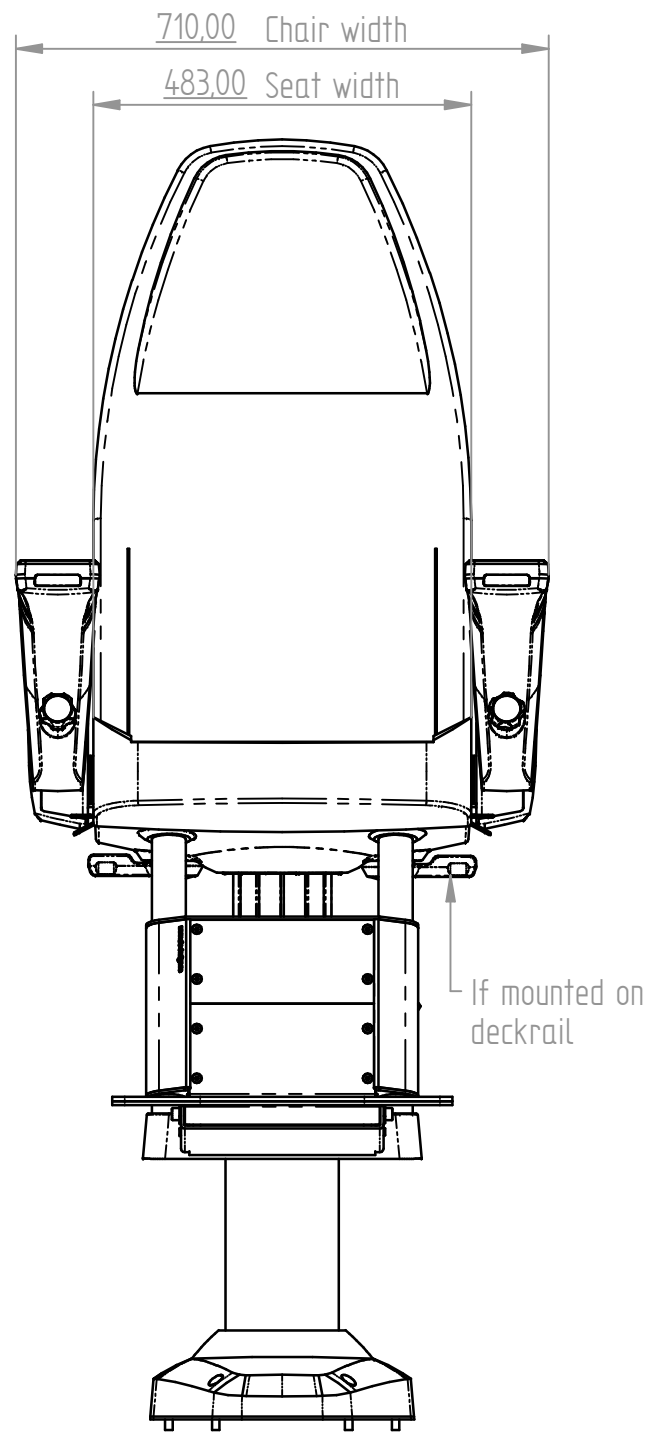

NOTE:
Material for fastening to deck is not part of Aludesign's deliveries or responsibilities.
Seat height adjusts from 630mm to 880mm above the floor.

| Information | |
|--------------------|------------------------------------|
| Seat Cushion | Leather - Black |
| Backrest | Leather - Black |
| Extruded Aluminium | Anodised - Natural |
| Cast Aluminium | Powdercoated - Grey |
| Armrest top | Polyurethane Integral foam - Black |
| | |
| | |

REV. **03.0**
 Dwg. Nr. ALU 530 - New Footrest
 Title **AluTech 530 - 250 stroke**
 Created 10/05/12
 Material
 Finishes

alu
 A better seat

Alu Design & Services AS
 Skibaasen 20A. 4636 Kristiansand
 www.alu-design.no