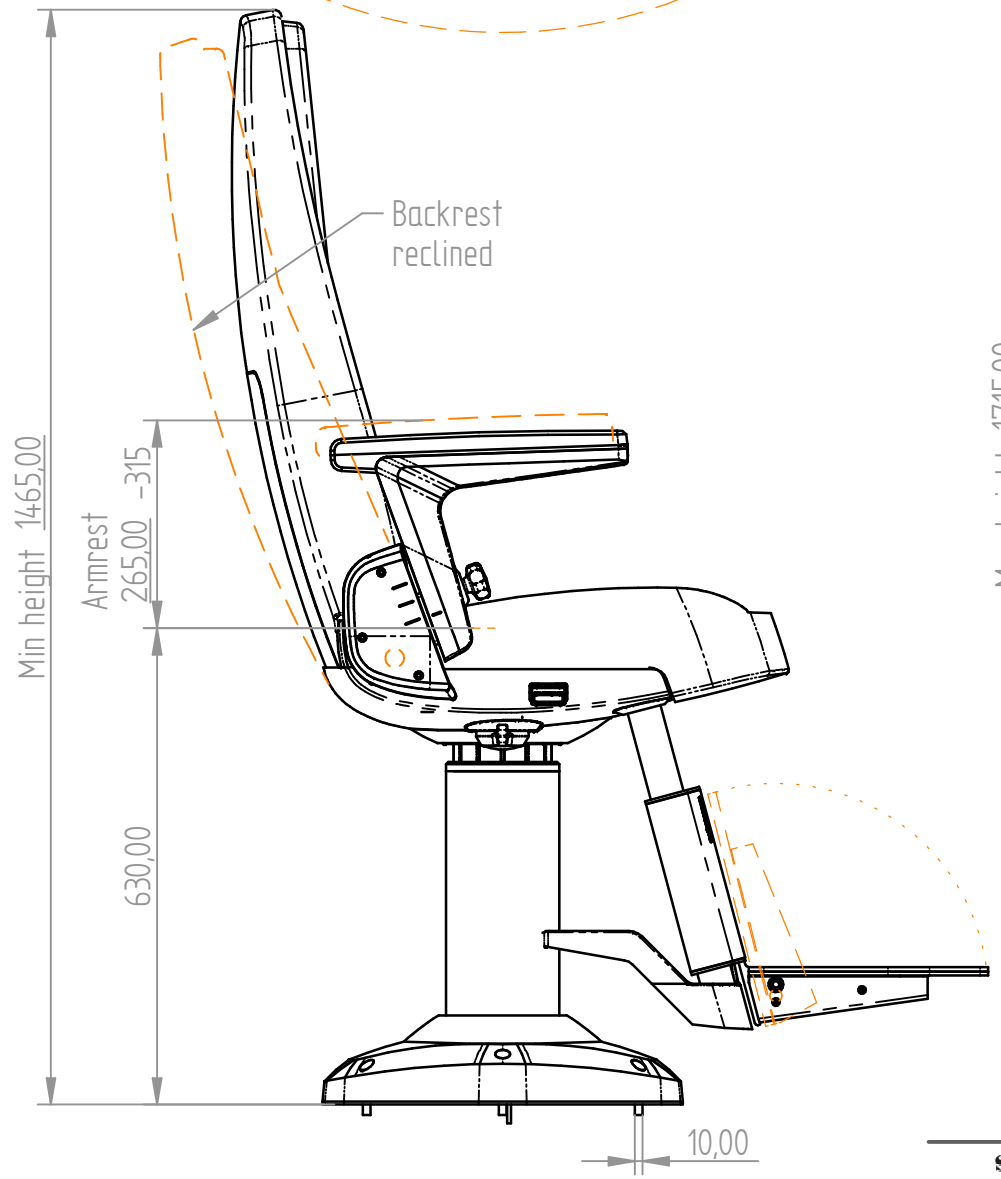

NOTE:
Material for fastening to deck is not part of Aludesign's deliveries or responsibilities.
Seat height adjusts from 630mm to 880mm above the floor.

| Information | |
|--------------------|------------------------------------|
| Seat Cushion | Leather - Black |
| Backrest | Leather - Black |
| Extruded Aluminium | Anodised - Natural |
| Cast Aluminium | Powdercoated - Grey |
| Armrest top | Polyurethane Integral foam - Black |
| | |
| | |

REV. **03.0**
 Dwg. Nr. ALU 530 - New Footrest
 Title **AluTech 530 - 250 stroke**
 Created 10/05/12
 Material
 Finishes

alu
 A better seat

Alu Design & Services AS
 Skibaasen 20A. 4636 Kristiansand
 www.alu-design.no