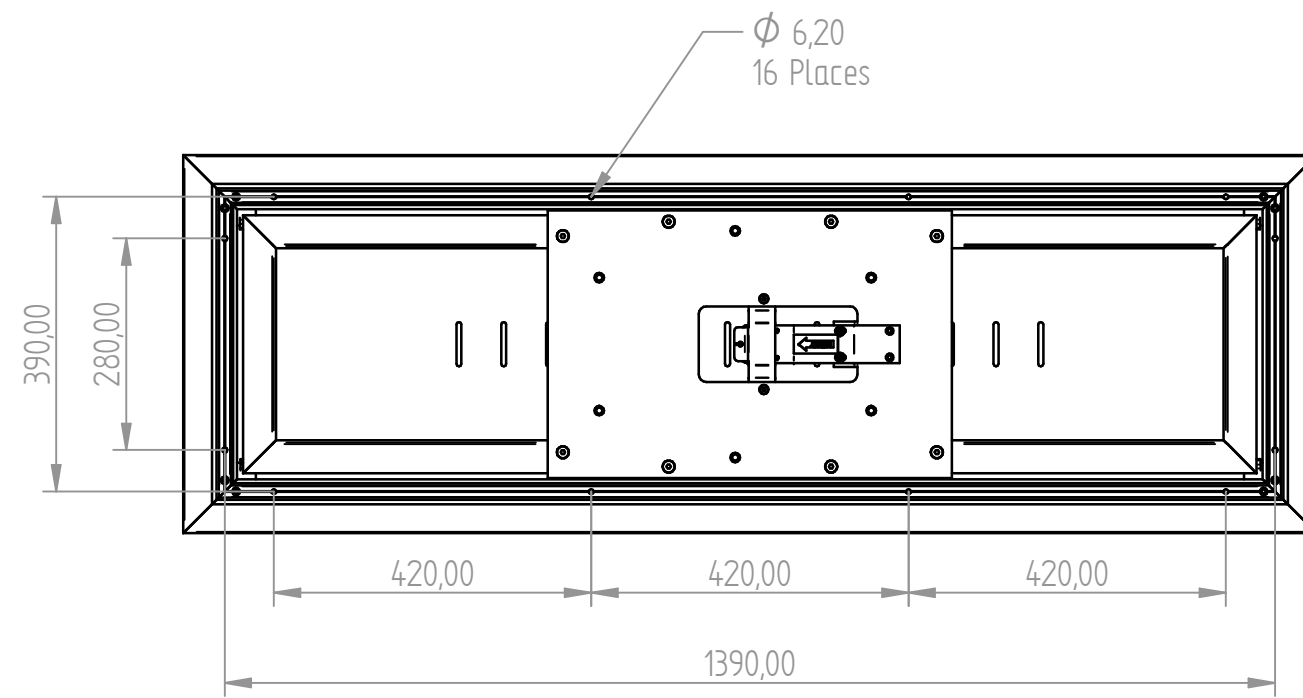

REV.	05.0
Dwg. Nr.	Alutech 3500
Title	<b>Alutech 3500 - Flush 1,5m</b>
Created	18/04/15
Material	
Finishes	

Art.no: 3500  
 Flush Mounted  
 Length 1500mm  
 27kg

**alu**  
 A better seat  
 Alu Design & Services AS  
 Skibaasen 20A. 4636 Kristiansand  
 www.alu-design.no

REV.	05.0
Dwg. Nr.	Alutech 3500
Title	<b>Alutech 3500 - Flush 1,5m</b>
Created	18/04/15
Material	
Finishes	

Art.no: 3500  
 Flush Mounted  
 Length 1500mm  
 27kg

  
**A better seat**  
 Alu Design & Services AS  
 Skibaasen 20A. 4636 Kristiansand  
 www.alu-design.no