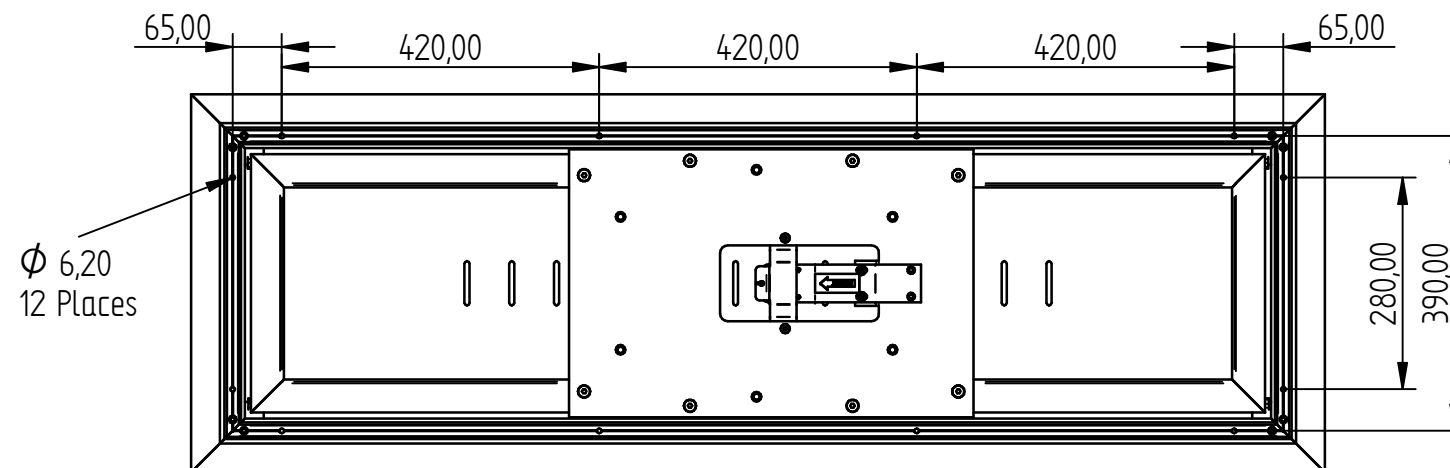

Deckrail fastener position

DETAIL A

REV. 04.0

Dwg. Nr. Alutech 3400

Title

Alutech 3400 - Top 1,5m

Created 21/03/14

Material

Finishes

Art.no: 3400
Top Mounted
Length 1500mm
27kg

alu
A better seat

Alu Design & Services AS
Skibaasen 20A. 4636 Kristiansand
www.alu-design.no

SMITHDESIGN

These drawings and specifications are the property of Alu Design & Services. They are issued in strict confidence and shall not be reproduced, copied, or used as the basis manufacturing or sale of apparatus without written permission

Angles $\pm X.X^\circ$
2 Pl $\pm X.XX$ 3 Pl
 $\pm X.XXX$

Unless otherwise specified
dimensions are in millimeters

NAME
Saved MAE

DATE
21/03/14

SCALE
SHEET 1 OF 3

A3