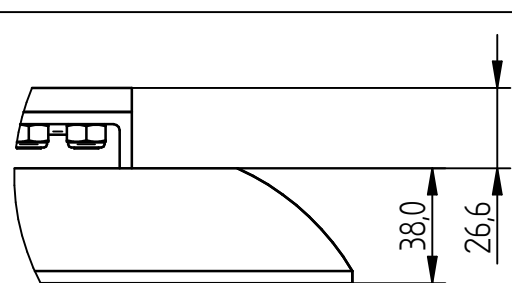

Deckrail fastener position

DETAIL A

REV. 04.0

Dwg. Nr. Alutech 3400

Title

Alutech 3400 - Top 1,5m

Created 21/03/14

Material

Finishes

Art.no: 3400
Top Mounted
Length 1500mm
27kg

alu
A better seat

Alu Design & Services AS
Skibaasen 20A. 4636 Kristiansand
www.alu-design.no

SMITHDESIGN

These drawings and specifications are the property of Alu Design & Services. They are issued in strict confidence and shall not be reproduced, copied, or used as the basis manufacturing or sale of apparatus without written permission

Angles $\pm X.X^\circ$
2 Pl $\pm X.XX$ 3 Pl
 $\pm X.XXX$

Unless otherwise specified
dimensions are in millimeters

NAME
Saved MAE

DATE
21/03/14

SCALE
SHEET 1 OF 3

A3