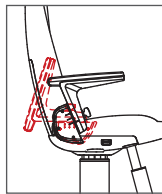

ARMREST ROTATION

Flip the armrest backwards if more space is required.

ALUTECH
500 SERIES