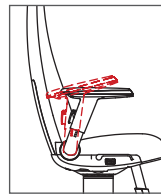

ALUTECH
500 SERIES

ALUTECH
600 SERIES

ARMREST ROTATION

Flip the armrest backwards if more space is required.

ALUTECH
500 SERIES

ALUTECH
600 SERIES

LUMBAR SUPPORT

Use the pump mechanism to adjust the lumbar support. The pump can be easily reached when user is seated.

DECKRAIL MOVEMENT

Lift the lever gently to release the break from the deckrail. Please ensure to push the lever back to lock the seat into position. The chair should always be locked on the rail to avoid injury.