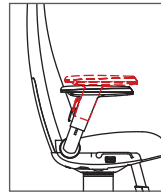

ALUTECH
600 SERIES