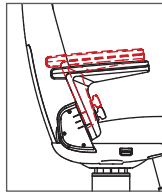

Seat Innovation

Alutech 500/600 Series/OP600

User Manual

USER MANUAL

ALUTECH 500/600 SERIES/OP600

ARMREST ADJUSTMENT UP AND DOWN

To adjust the height of the armrest loosen the adjustment wheel/clip. Hold firmly under the armrest base and lift up or press down to desired position. There is an indicator on the base to assure correct height on both sides.

ALUTECH
500 SERIES

ALUTECH
600 SERIES

ARMREST ROTATION

Flip the armrest backwards if more space is required.

ALUTECH
500 SERIES

ALUTECH
600 SERIES

LUMBAR SUPPORT

Use the pump mechanism to adjust the lumbar support. The pump can be easily reached when user is seated.

DECKRAIL MOVEMENT

Lift the lever gently to release the break from the deckrail. Please ensure to push the lever back to lock the seat into position. The chair should always be locked on the rail to avoid injury.