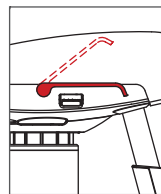

ALUTECH
500 SERIES

ALUTECH
600 SERIES

ARMREST ROTATION

Flip the armrest backwards if more space is required.

ALUTECH
500 SERIES

ALUTECH
600 SERIES

LUMBAR SUPPORT

Use the pump mechanism to adjust the lumbar support. The pump can be easily reached when user is seated.

DECKRAIL MOVEMENT

Lift the lever gently to release the break from the deckrail. Please ensure to push the lever back to lock the seat into position. The chair should always be locked on the rail to avoid injury.