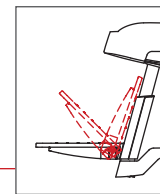

CHAIR ROTATION

Push lever forward to rotate the seat. It is recommended to lock the seat in the desired position by firmly pulling the lever backwards until the chair is fixed.

HEIGHT ADJUSTMENT

Lift the lever gently to adjust the sitting height of the chair. The function is operated by gas struts, so please leave the chair when raising the height, but remain seated when lowering the height.

FOOTREST ADJUSTMENT

Lift the lever gently and press footrest down to extend space for legs or let the gas strut lift it into the desired position.

Manually rotate the footrest up and down.

MANUALS/TOOLKIT