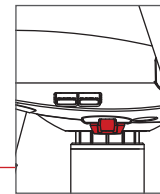

DECKRAIL MOVEMENT

Lift the lever gently to release the break from the deckrail. Please ensure to push the lever back to lock the seat into position. The chair should always be locked on the rail to avoid injury.

BACKREST ADJUSTMENT

Lift the lever gently onto recline the seat into the desired position. The maximum reclining angle varies, depending on the type of Alutech 500 delivered.

LOGO

Option to have customer logo stitched to the back or front of the chair seats.