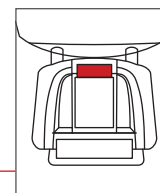

MANUALS/TOOLKIT

Toolkit, installation and user manuals are inserted under the footrest and included for each chair delivered.

For more detailed information please refer to installation and user manuals that follow every chair delivered. Please maintain the seat upholstery with mild detergents or as recommended.